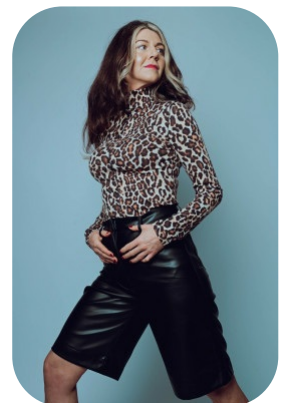

Hayley Louise Blacker

Age: 31-40	Height: 5ft2inch	Eye Colour: Blue	Accent: London
Gender:F	Weight: 68kg	Waist: 27	Bust: 32c
Location: London	Shoe Size: 5	Hips: 33	
Drives: Yes	Hair Color: Brunette		

Talents
COMMERCIAL MODELS, EXTRAS